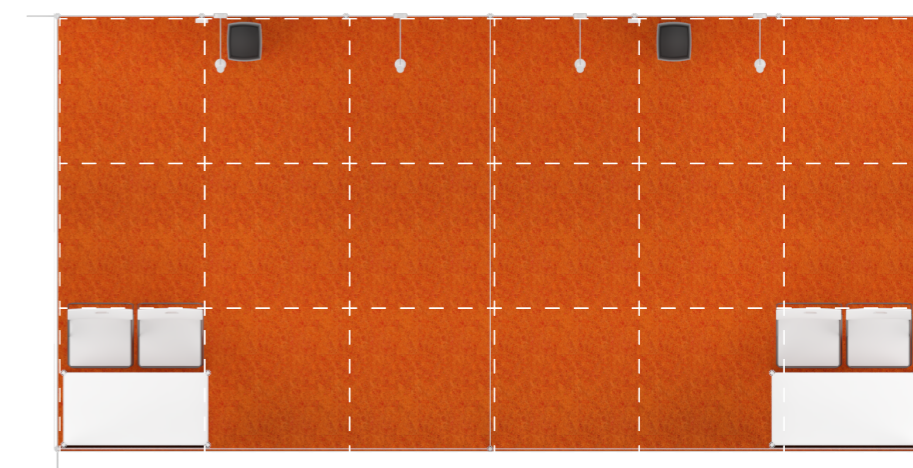

Flag
250mmW x 370mmH

Fascia
2990mmW x 370mmH

Flag
250mmW x 370mmH

SHELL SCHEME (2 SIDES OPEN)

6000mmW x 3000mmD x 2500mmH

Carpet

LEGEND (9sqm)	QTY
Carpet	18sqm
Foamboard Fascia (3000mmW x 370mmH)	x3
Foamboarded Booth No. Flag (250mmW x 370mmD)	x3
13W LED Longarm Spotlights	x4
500W socket for machine use	x2
System Lockable Cabinet (Size: 1030mmW x 535mmD x 750mmH)	x2
White Folding Chair	x4
Rubbish bin	x2

Flag
250mmW x 370mmH

Fascia
2990mmW x 370mmH

Flag
250mmW x 370mmH

SHELL SCHEME (3 SIDES OPEN)

6000mmW x 3000mmD x 2500mmH

Carpet

LEGEND (9sqm)	QTY
Carpet	18sqm
Foamboard Fascia (3000mmW x 370mmH)	x4
Foamboarded Booth No. Flag (250mmW x 370mmD)	x3
13W LED Longarm Spotlights	x4
500W socket for machine use	x2
System Lockable Cabinet (Size: 1030mmW x 535mmD x 750mmH)	x2
White Folding Chair	x4
Rubbish bin	x2