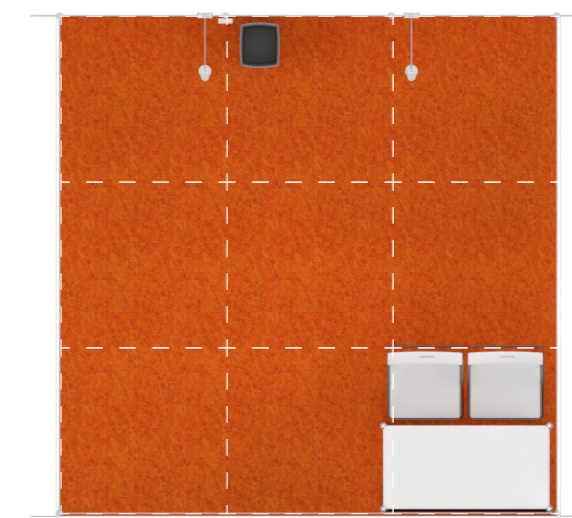

Flag
250mmW x 370mmH

Fascia
2990mmW x 370mmH

Flag
250mmW x 370mmH

SHELL SCHEME (2 SIDES OPEN)

3000mmW x 3000mmD x 2500mmH

Inkjet Foamboard Fascia

--- 2500mmH

System Lockable Cabinet with Inkjet Foamboard

Flag
250mmW x 370mmH

Fascia
2990mmW x 370mmH

Flag
250mmW x 370mmH

Carpet

V4970
Orange

LEGEND (9sqm)	QTY
Carpet	9sqm
Foamboard Fascia (3000mmW x 370mmH)	x2
Foamboarded Booth No. Flag (250mmW x 370mmD)	x2
13W LED Longarm Spotlights	x2
500W socket for machine use	x1
System Lockable Cabinet (Size: 1030mmW x 535mmD x 750mmH)	x1
White Folding Chair	x2
Rubbish bin	x1

SHELL SCHEME (3 SIDES OPEN)

3000mmW x 3000mmD x 2500mmH

Carpet

Flag
250mmW x 370mmH

Fascia
2990mmW x 370mmH

Flag
250mmW x 370mmH

LEGEND (9sqm)	QTY
Carpet	9sqm
Foamboard Fascia (3000mmW x 370mmH)	x3
Foamboarded Booth No. Flag (250mmW x 370mmD)	x2
13W LED Longarm Spotlights	x2
500W socket for machine use	x1
System Lockable Cabinet (Size: 1030mmW x 535mmD x 750mmH)	x1
White Folding Chair	x2
Rubbish bin	x1

SHELL SCHEME (2 SIDES OPEN)

6000mmW x 3000mmD x 2500mmH

Carpet

Flag
250mmW x 370mmH

Fascia
2990mmW x 370mmH

Flag
250mmW x 370mmH

LEGEND (9sqm)	QTY
Carpet	18sqm
Foamboard Fascia (3000mmW x 370mmH)	x3
Foamboarded Booth No. Flag (250mmW x 370mmD)	x3
13W LED Longarm Spotlights	x4
500W socket for machine use	x2
System Lockable Cabinet (Size: 1030mmW x 535mmD x 750mmH)	x2
White Folding Chair	x4
Rubbish bin	x2