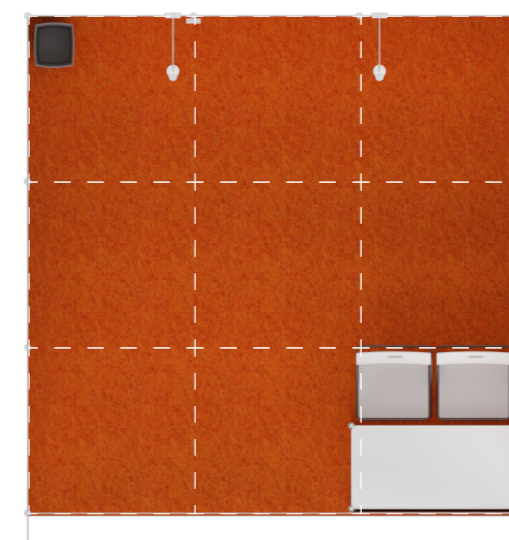

SHELL SCHEME (2 SIDES OPEN)

3000mmW x 3000mmD x 2500mmH

Flag
250mmW x 370mmH

Fascia
2990mmW x 370mmH

Flag
250mmW x 370mmH

Carpet

V4970
Orange

LEGEND (9sqm)	QTY
Carpet	9sqm
Foamboard Fascia (3000mmW x 370mmH)	x2
Foamboarded Booth No. Flag (250mmW x 370mmD)	x2
13W LED Longarm Spotlights	x2
500W socket for machine use	x1
System Lockable Cabinet (Size: 1030mmW x 535mmD x 750mmH)	x1
White Folding Chair	x2
Rubbish bin	x1

SHELL SCHEME (ONE SIDE OPEN)

3000mmW x 3000mmD x 2500mmH

Carpet

LEGEND (9sqm)	QTY
Carpet	9sqm
Foamboard Fascia (3000mmW x 370mmH)	x1
Foamboarded Booth No. Flag (250mmW x 370mmD)	x2
13W LED Longarm Spotlights	x2
500W socket for machine use	x1
System Lockable Cabinet (Size: 1030mmW x 535mmD x 750mmH)	x1
White Folding Chair	x2
Rubbish bin	x1

Flag
250mmW x 370mmH

Fascia
2990mmW x 370mmH

Flag
250mmW x 370mmH

SHELL SCHEME (2 SIDES OPEN)

3000mmW x 3000mmD x 2500mmH

Inkjet Foamboard Fascia

--- 2500mmH

System Lockable Cabinet with Inkjet Foamboard

SHELL SCHEME (3 SIDES OPEN)

3000mmW x 3000mmD x 2500mmH

Carpet

Flag
250mmW x 370mmH

Fascia
2990mmW x 370mmH

Flag
250mmW x 370mmH

LEGEND (9sqm)	QTY
Carpet	9sqm
Foamboard Fascia (3000mmW x 370mmH)	x3
Foamboarded Booth No. Flag (250mmW x 370mmD)	x2
13W LED Longarm Spotlights	x2
500W socket for machine use	x1
System Lockable Cabinet (Size: 1030mmW x 535mmD x 750mmH)	x1
White Folding Chair	x2
Rubbish bin	x1