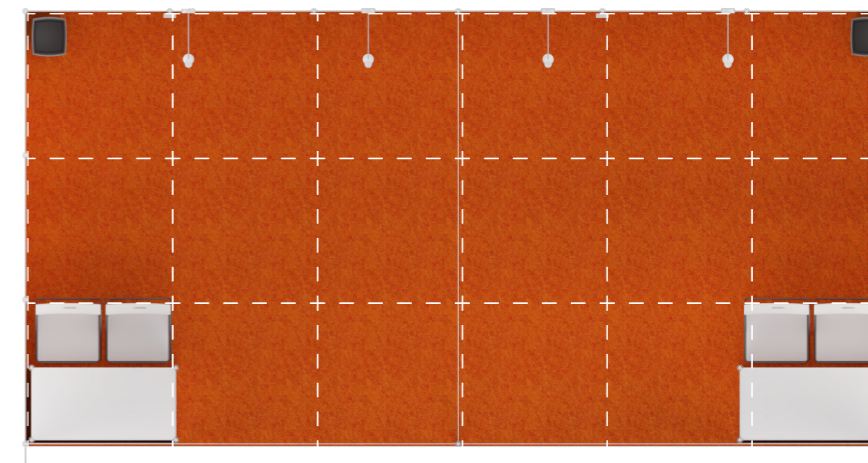

SHELL SCHEME (3 SIDES OPEN)

3000mmW x 3000mmD x 2500mmH

Carpet

Flag
250mmW x 370mmH

Fascia
2990mmW x 370mmH

Flag
250mmW x 370mmH

LEGEND (9sqm)	QTY
Carpet	9sqm
Foamboard Fascia (3000mmW x 370mmH)	x3
Foamboarded Booth No. Flag (250mmW x 370mmD)	x2
13W LED Longarm Spotlights	x2
500W socket for machine use	x1
System Lockable Cabinet (Size: 1030mmW x 535mmD x 750mmH)	x1
White Folding Chair	x2
Rubbish bin	x1

SHELL SCHEME (2 SIDES OPEN)

6000mmW x 3000mmD x 2500mmH

Carpet

Flag
250mmW x 370mmH

Fascia
2990mmW x 370mmH

Flag
250mmW x 370mmH

LEGEND (9sqm)	QTY
Carpet	18sqm
Foamboard Fascia (3000mmW x 370mmH)	x3
Foamboarded Booth No. Flag (250mmW x 370mmD)	x3
13W LED Longarm Spotlights	x4
500W socket for machine use	x2
System Lockable Cabinet (Size: 1030mmW x 535mmD x 750mmH)	x2
White Folding Chair	x4
Rubbish bin	x2

SHELL SCHEME (ONE SIDE OPEN)

6000mmW x 3000mmD x 2500mmH

Carpet

LEGEND (9sqm)		QTY
Carpet		18sqm
Foamboard Fascia (3000mmW x 370mmH)		x2
Foamboarded Booth No. Flag (250mmW x 370mmD)		x2
13W LED Longarm Spotlights		x4
500W socket for machine use		x2
System Lockable Cabinet (Size: 1030mmW x 535mmD x 750mmH)		x2
White Folding Chair		x4
Rubbish bin		x2

Flag
250mmW x 370mmH

Fascia
2990mmW x 370mmH

Flag
250mmW x 370mmH

SHELL SCHEME (2 SIDES OPEN)

6000mmW x 3000mmD x 2500mmH

Carpet

LEGEND (9sqm)	QTY
Carpet	18sqm
Foamboard Fascia (3000mmW x 370mmH)	x3
Foamboarded Booth No. Flag (250mmW x 370mmD)	x3
13W LED Longarm Spotlights	x4
500W socket for machine use	x2
System Lockable Cabinet (Size: 1030mmW x 535mmD x 750mmH)	x2
White Folding Chair	x4
Rubbish bin	x2