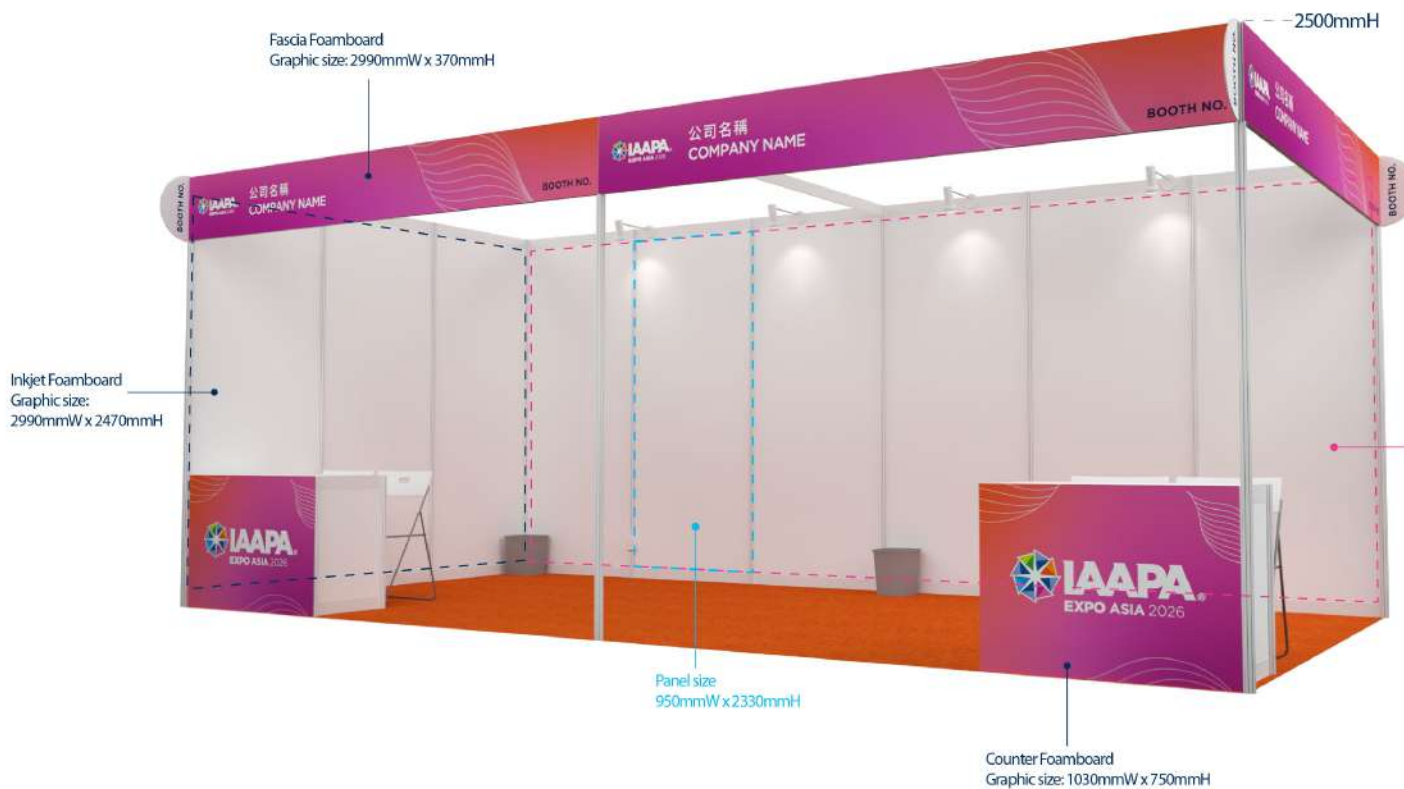

SHELL SCHEME (3 SIDES OPEN)

3000mmW x 3000mmD x 2500mmH

Carpet

Flag
250mmW x 370mmH

Fascia
2990mmW x 370mmH

Flag
250mmW x 370mmH

LEGEND (9sqm)	QTY
Carpet	9sqm
Foamboard Fascia (3000mmW x 370mmH)	x3
Foamboarded Booth No. Flag (250mmW x 370mmD)	x2
13W LED Longarm Spotlights	x2
500W socket for machine use	x1
System Lockable Cabinet (Size: 1030mmW x 535mmD x 750mmH)	x1
White Folding Chair	x2
Rubbish bin	x1

SHELL SCHEME (2 SIDES OPEN)

6000mmW x 3000mmD x 2500mmH

Carpet

Flag
250mmW x 370mmH

Fascia
2990mmW x 370mmH

Flag
250mmW x 370mmH

LEGEND (9sqm)	QTY
Carpet	18sqm
Foamboard Fascia (3000mmW x 370mmH)	x3
Foamboarded Booth No. Flag (250mmW x 370mmD)	x3
13W LED Longarm Spotlights	x4
500W socket for machine use	x2
System Lockable Cabinet (Size: 1030mmW x 535mmD x 750mmH)	x2
White Folding Chair	x4
Rubbish bin	x2

SHELL SCHEME (ONE SIDE OPEN)

6000mmW x 3000mmD x 2500mmH

Carpet

LEGEND (9sqm)		QTY
Carpet		18sqm
Foamboard Fascia (3000mmW x 370mmH)		x2
Foamboarded Booth No. Flag (250mmW x 370mmD)		x2
13W LED Longarm Spotlights		x4
500W socket for machine use		x2
System Lockable Cabinet (Size: 1030mmW x 535mmD x 750mmH)		x2
White Folding Chair		x4
Rubbish bin		x2

Flag
250mmW x 370mmH

Fascia
2990mmW x 370mmH

Flag
250mmW x 370mmH

SHELL SCHEME (2 SIDES OPEN)

6000mmW x 3000mmD x 2500mmH

Carpet

LEGEND (9sqm)	QTY
Carpet	18sqm
Foamboard Fascia (3000mmW x 370mmH)	x3
Foamboarded Booth No. Flag (250mmW x 370mmD)	x3
13W LED Longarm Spotlights	x4
500W socket for machine use	x2
System Lockable Cabinet (Size: 1030mmW x 535mmD x 750mmH)	x2
White Folding Chair	x4
Rubbish bin	x2