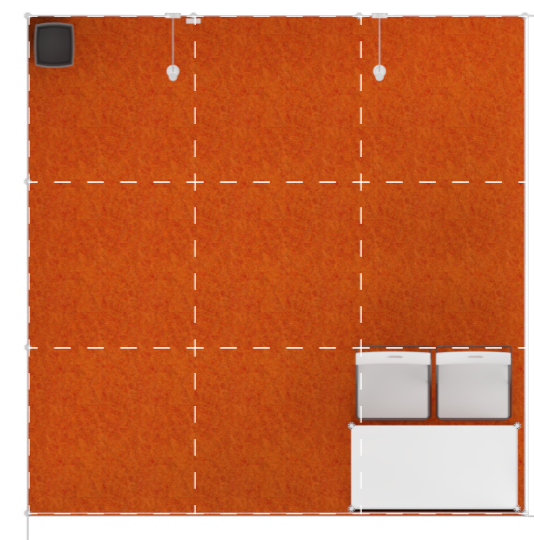

Carpet

V4970
Orange

LEGEND (9sqm)	QTY
Carpet	9sqm
Foamboard Fascia (3000mmW x 370mmH)	x2
Foamboarded Booth No. Flag (250mmW x 370mmD)	x2
13W LED Longarm Spotlights	x2
500W socket for machine use	x1
System Lockable Cabinet (Size: 1030mmW x 535mmD x 750mmH)	x1
White Folding Chair	x2
Rubbish bin	x1