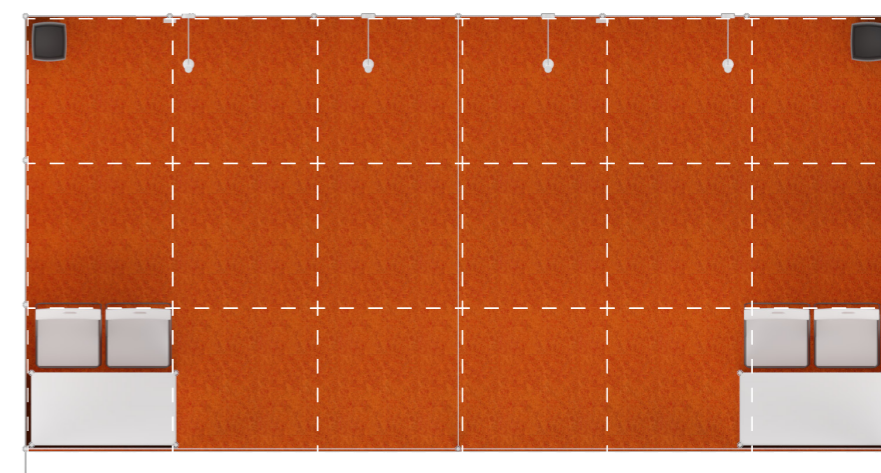

SHELL SCHEME (2 SIDES OPEN)

6000mmW x 3000mmD x 2500mmH

Carpet

Flag
250mmW x 370mmH

Fascia
2990mmW x 370mmH

Flag
250mmW x 370mmH

LEGEND (9sqm)	QTY
Carpet	18sqm
Foamboard Fascia (3000mmW x 370mmH)	x3
Foamboarded Booth No. Flag (250mmW x 370mmD)	x3
13W LED Longarm Spotlights	x4
500W socket for machine use	x2
System Lockable Cabinet (Size: 1030mmW x 535mmD x 750mmH)	x2
White Folding Chair	x4
Rubbish bin	x2

SHELL SCHEME (ONE SIDE OPEN)

6000mmW x 3000mmD x 2500mmH

Carpet

LEGEND (9sqm)		QTY
Carpet		18sqm
Foamboard Fascia (3000mmW x 370mmH)		x2
Foamboarded Booth No. Flag (250mmW x 370mmD)		x2
13W LED Longarm Spotlights		x4
500W socket for machine use		x2
System Lockable Cabinet (Size: 1030mmW x 535mmD x 750mmH)		x2
White Folding Chair		x4
Rubbish bin		x2

Flag
250mmW x 370mmH

Fascia
2990mmW x 370mmH

Flag
250mmW x 370mmH

SHELL SCHEME (2 SIDES OPEN)

6000mmW x 3000mmD x 2500mmH

Carpet

LEGEND (9sqm)	QTY
Carpet	18sqm
Foamboard Fascia (3000mmW x 370mmH)	x3
Foamboarded Booth No. Flag (250mmW x 370mmD)	x3
13W LED Longarm Spotlights	x4
500W socket for machine use	x2
System Lockable Cabinet (Size: 1030mmW x 535mmD x 750mmH)	x2
White Folding Chair	x4
Rubbish bin	x2

Flag
250mmW x 370mmH

Fascia
2990mmW x 370mmH

Flag
250mmW x 370mmH

SHELL SCHEME (3 SIDES OPEN)

6000mmW x 3000mmD x 2500mmH

Carpet

LEGEND (9sqm)	QTY
Carpet	18sqm
Foamboard Fascia (3000mmW x 370mmH)	x4
Foamboarded Booth No. Flag (250mmW x 370mmD)	x3
13W LED Longarm Spotlights	x4
500W socket for machine use	x2
System Lockable Cabinet (Size: 1030mmW x 535mmD x 750mmH)	x2
White Folding Chair	x4
Rubbish bin	x2